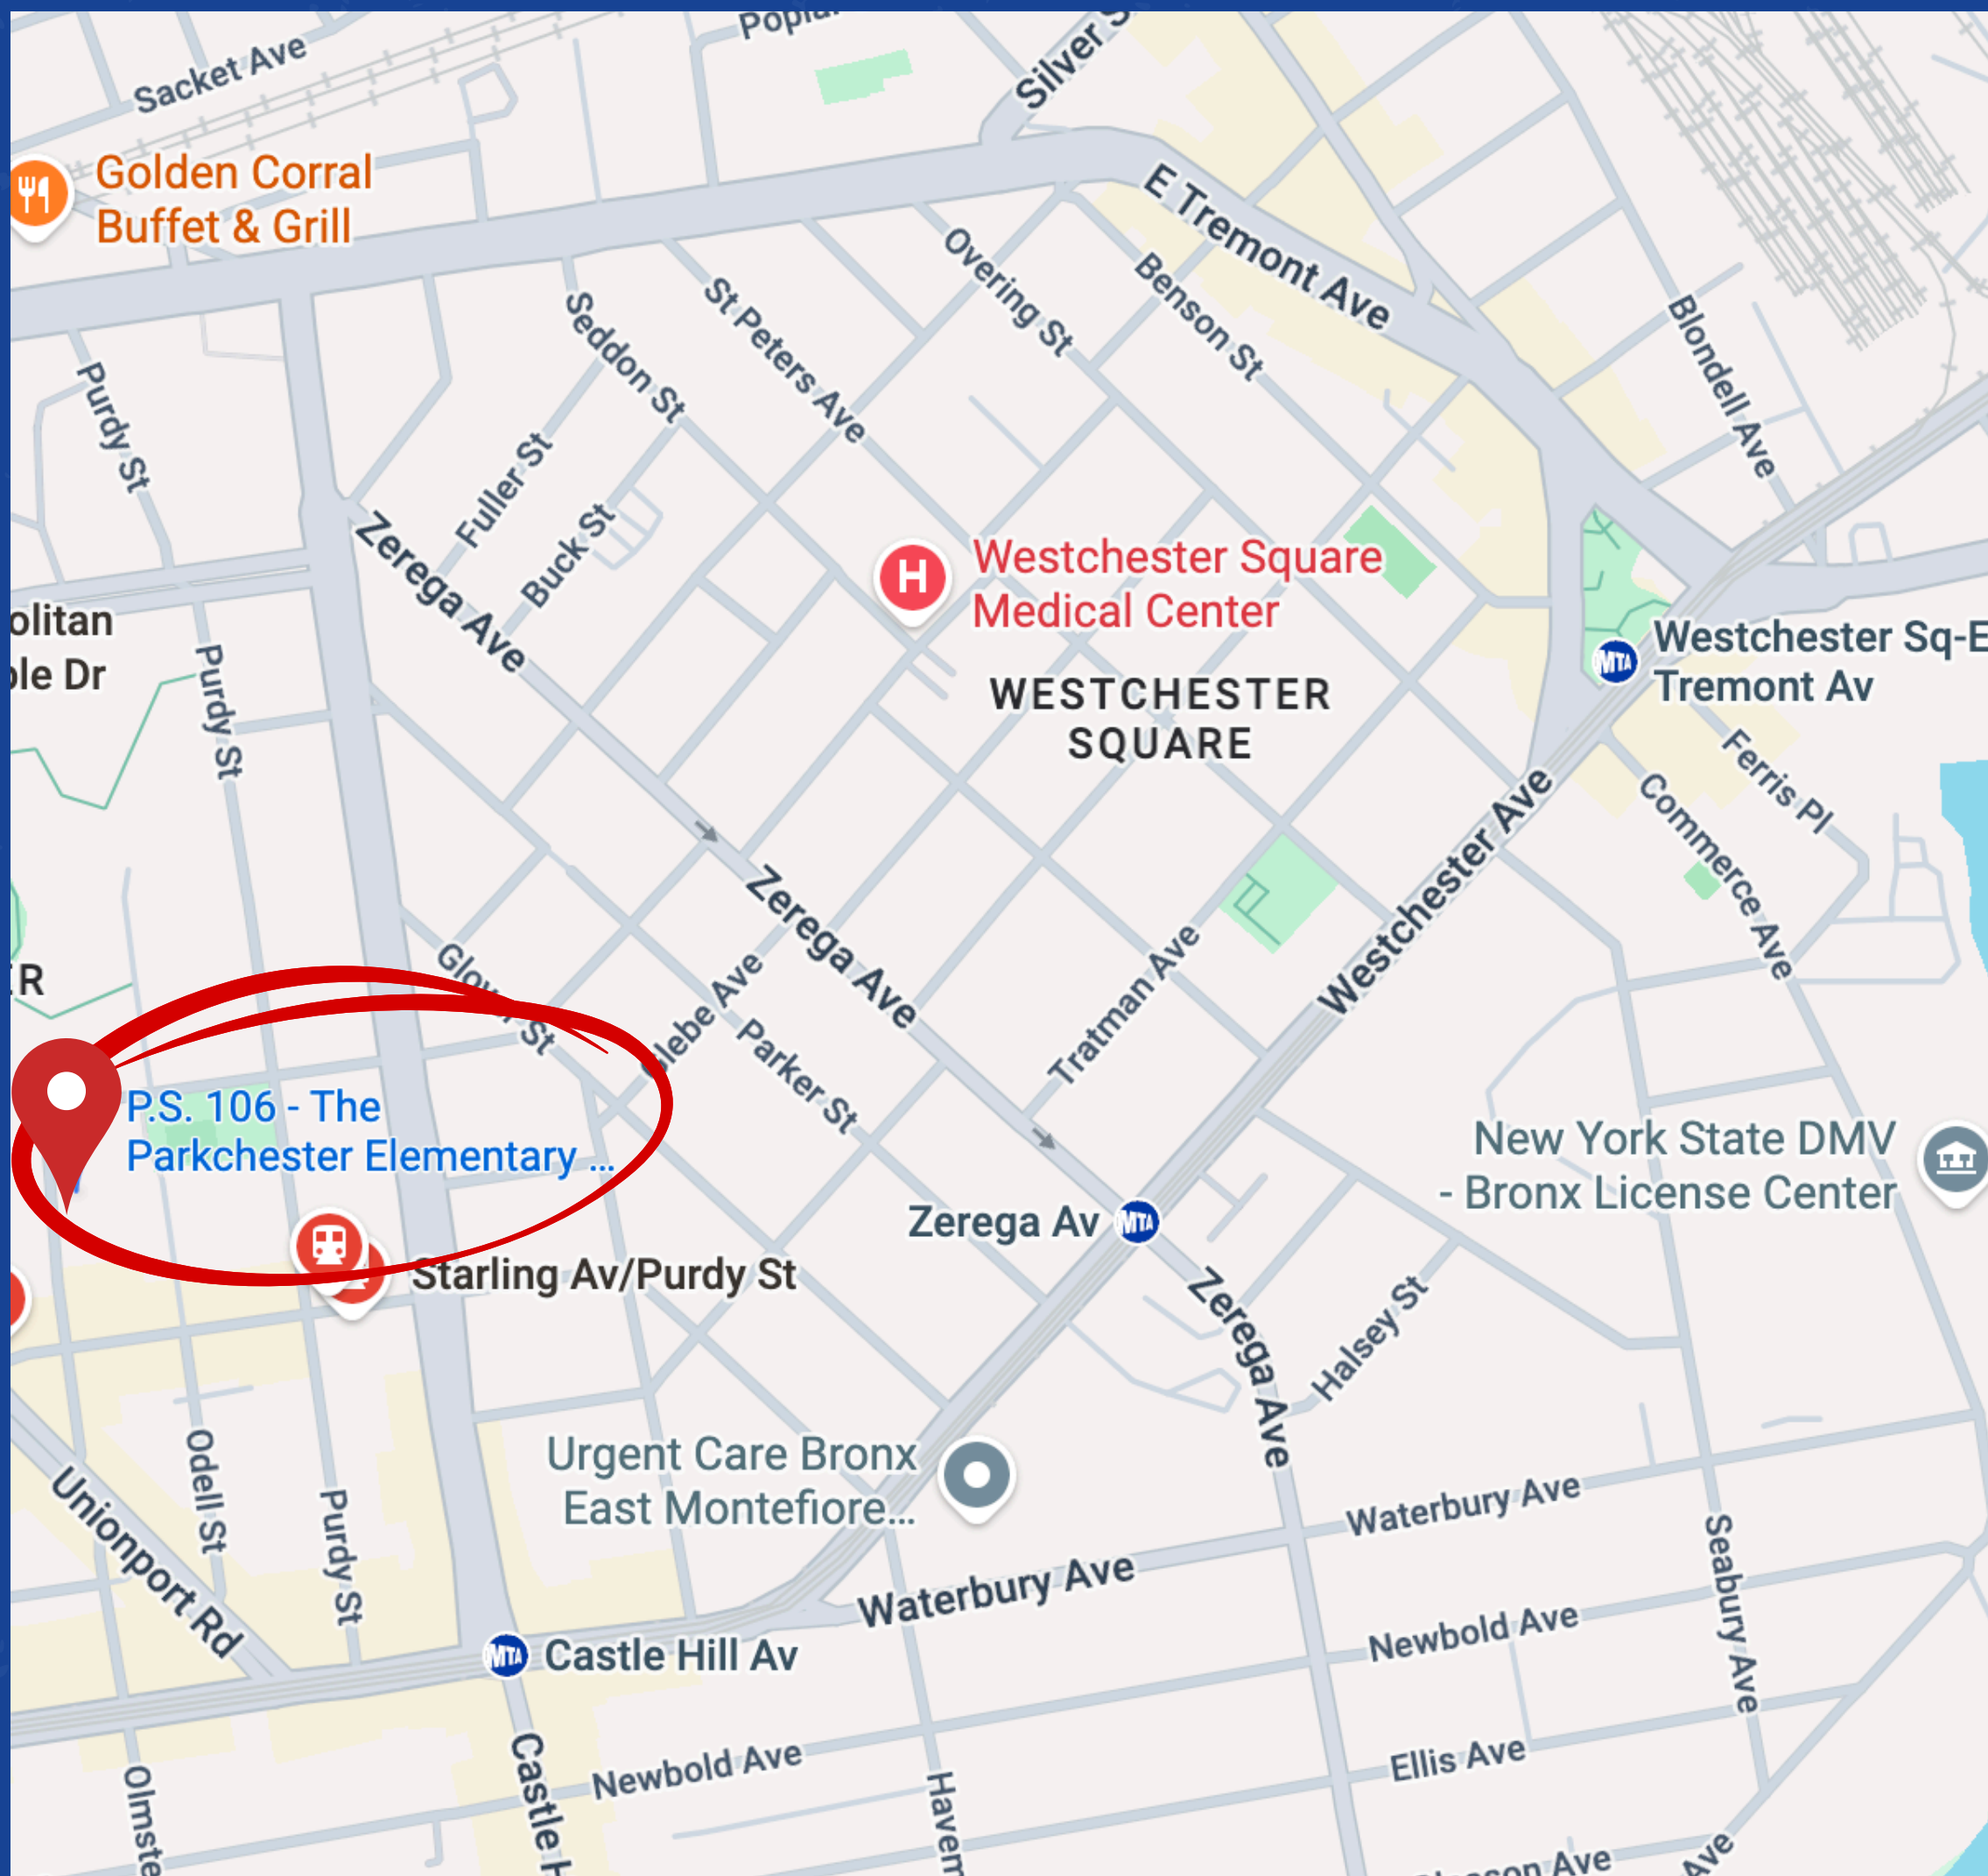

NYC
Public
Schools

FACE
Office of Family and
Community Engagement

— BRONX —

WELLNESS FAIR

**RESOURCES FOR CITY PROGRAMS & AID,
MENTAL HEALTH, AND WELLNESS**

APRIL 4TH | 2:00 PM ~ 6:00 PM

RSVP:

<https://tinyurl.com/PARKCHESTERFAIR26>

**P.S 106 1514 OLMSTEAD
AVE, BRONX, NY 10462**

REGISTER
HERE!

DIRECTIONS

GET THERE BY TRAIN:

6 train

- Get off at Castle Hill Ave and Westchester Ave.
- From there it is a 9 min walk to P.S. 106 School, walking towards Olmstead Ave.

GET THERE BY BUS:

Bx22 Bus

- Get off at E Tremont Ave & Unionport Rd
- Walk south on Unionport Rd
- Turn right on Guerlain St
- Turn left on Olmstead Ave
- School is on the block

Bx4 / Bx4A Bus

- Get off at Westchester Ave & Olmstead Ave
- Walk north on Olmstead Ave (3-4 blocks)
- School is at 1514 Olmstead Ave